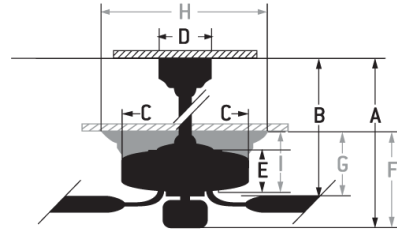

Bordeaux - BRD52SB3

52" Ceiling Fan with Blades and Light Kit

Color Satin Brass

Blade Finish Clear Acrylic

Pour on the breeze with the Craftmade Bordeaux ceiling fan. This eye-catching three blade fan with its LED light source can be installed on a down rod or semi-flush mounted for lower ceilings. Available in Polished Nickel and Satin Brass finishes, either way, quench your thirst for style with this striking fan.

- Heavy-Duty, 3-Speed Reversible Motor
- 6" downrod (Included)
- 52" Blades in Clear Acrylic (Included)
- Tri-Mount System, Standard with both semi-flush mount and ball hanger mounting systems for flat or angled ceilings
- Integrated LED Light Source (Dimmable)
- Hard-Wired Wall Control (Included)
- Dual 4-Speed/Dimmer
- Blank Light Lens Cover (Included)

Specs

Blade Sweep Opt (in.)	52
Blades	3
Blade Pitch (deg)	16
Motor Size (MM)	172x17
Energy Guide Watts	30
Energy Guide CFM	3942
Energy Guide CFM_Watts	133
Energy Guide Est. Yearly	8
Energy Cost	
Carton Size (CU FT)	2.01
Blade Options	Fits Only
Bulb CCT	3000
Bulb Wattage	17
CRI	90
Light Kit Options	Integrated Light Kit
Lumens	1350

Dimensions

A:	18.60
A: (2nd Downrod) -	13.58
B:	15.51
B: (2nd downrod)	10.49
C:	8.66
D:	5.85
E:	11.12
H:	5.85
I:	11.12
G:	10.49
F: w/ Light Kit -	13.58
F: w/o Light Kit -	11.12
Downrod Length (in.)	6

Craftmade • 650 S. Royal Lane • Coppell, TX 75019 • • • © 2021 All Rights Reserved