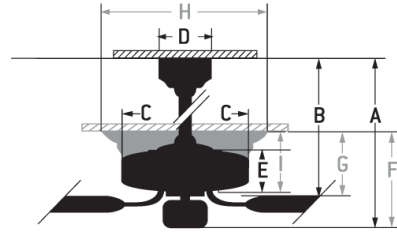

- Heavy-Duty, 3-Speed Reversible Motor
- 6" downrod (Included)
- 52" Blades in Clear Acrylic (Included)
- Tri-Mount System, Standard with both semi-flush mount and ball hanger mounting systems for flat or angled ceilings
- Integrated LED Light Source (Dimmable)
- Hard-Wired Wall Control (Included)
- Dual 4-Speed/Dimmer
- Blank Light Lens Cover (Included)

Specs

Blade Sweep Opt (in.)	52
Blades	3
Blade Pitch (deg)	16
Motor Size (MM)	172x17
Energy Guide Watts	30
Energy Guide CFM	3942
Energy Guide CFM_Watts	133
Energy Guide Est. Yearly	8
Energy Cost	
Carton Size (CU FT)	2.01
Blade Options	Fits Only
Bulb CCT	3000
Bulb Wattage	17
CRI	90
Light Kit Options	Integrated Light Kit
Lumens	1350

Dimensions

A:	18.60
A: (2nd Downrod) -	13.58
B:	15.51
B: (2nd downrod)	10.49
C:	8.66
D:	5.85
E:	11.12
H:	5.85
I:	11.12
G:	10.49
F: w/ Light Kit -	13.58
F: w/o Light Kit -	11.12
Downrod Length (in.)	6

Craftmade • 650 S. Royal Lane • Coppell, TX 75019 • • • © 2021 All Rights Reserved