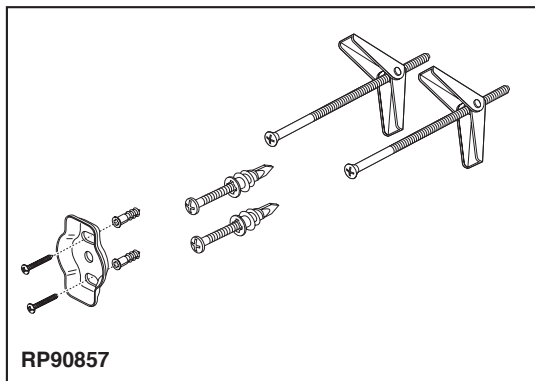

▲ Designate proper finish suffix

RP90857