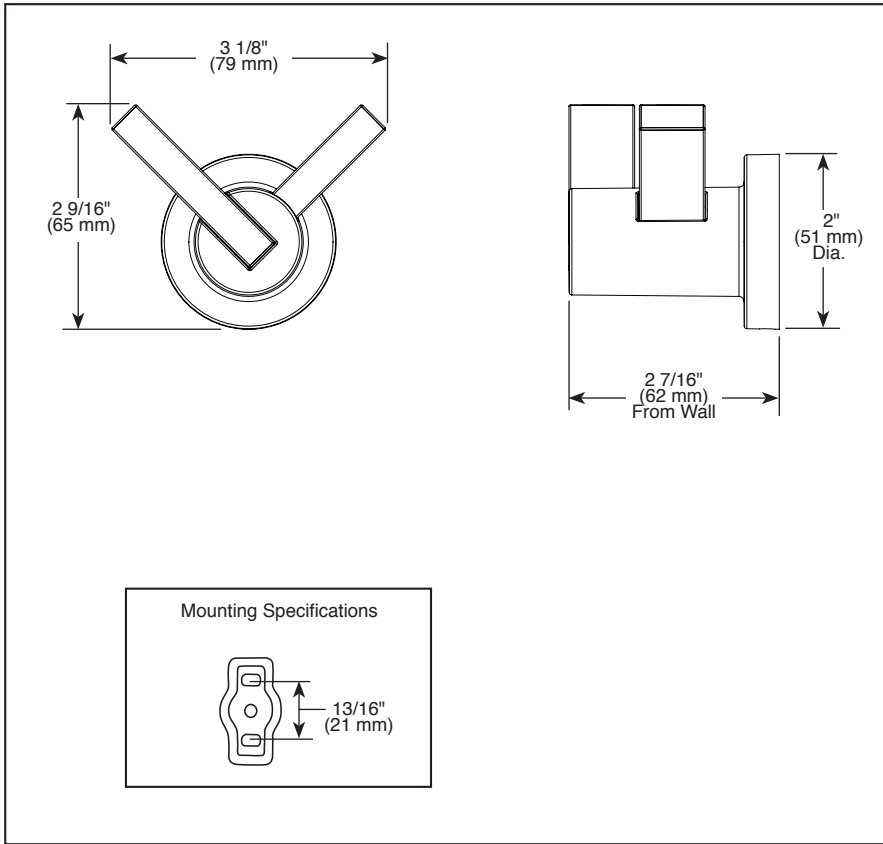

BRIZO®

ACCESSORIES

- Litze™ Bath Collection
- Double Robe Hook

693535▲

Submitted Model No.: _____

Specific Features: _____

STANDARD SPECIFICATIONS:

- Wood blocking is preferable behind all wall surfaces. If wood blocking is not available, try finding a wood stud to anchor this accessory.
- Mounting hardware and mounting instructions included with product.
- Note: Plastic anchors, screw, toggle bolts, and mounting brackets are included with the mounting hardware.

WARRANTY

- Lifetime limited warranty on parts (other than electronic parts and batteries) and finishes; or, for commercial users, for 5 years from date of purchase.
- 5 year limited warranty on electronic parts (other than batteries); or, for commercial users, for 1 year from the date of purchase. No warranty is provided on batteries.

▲ Designate proper finish suffix

RP90857

RP70613