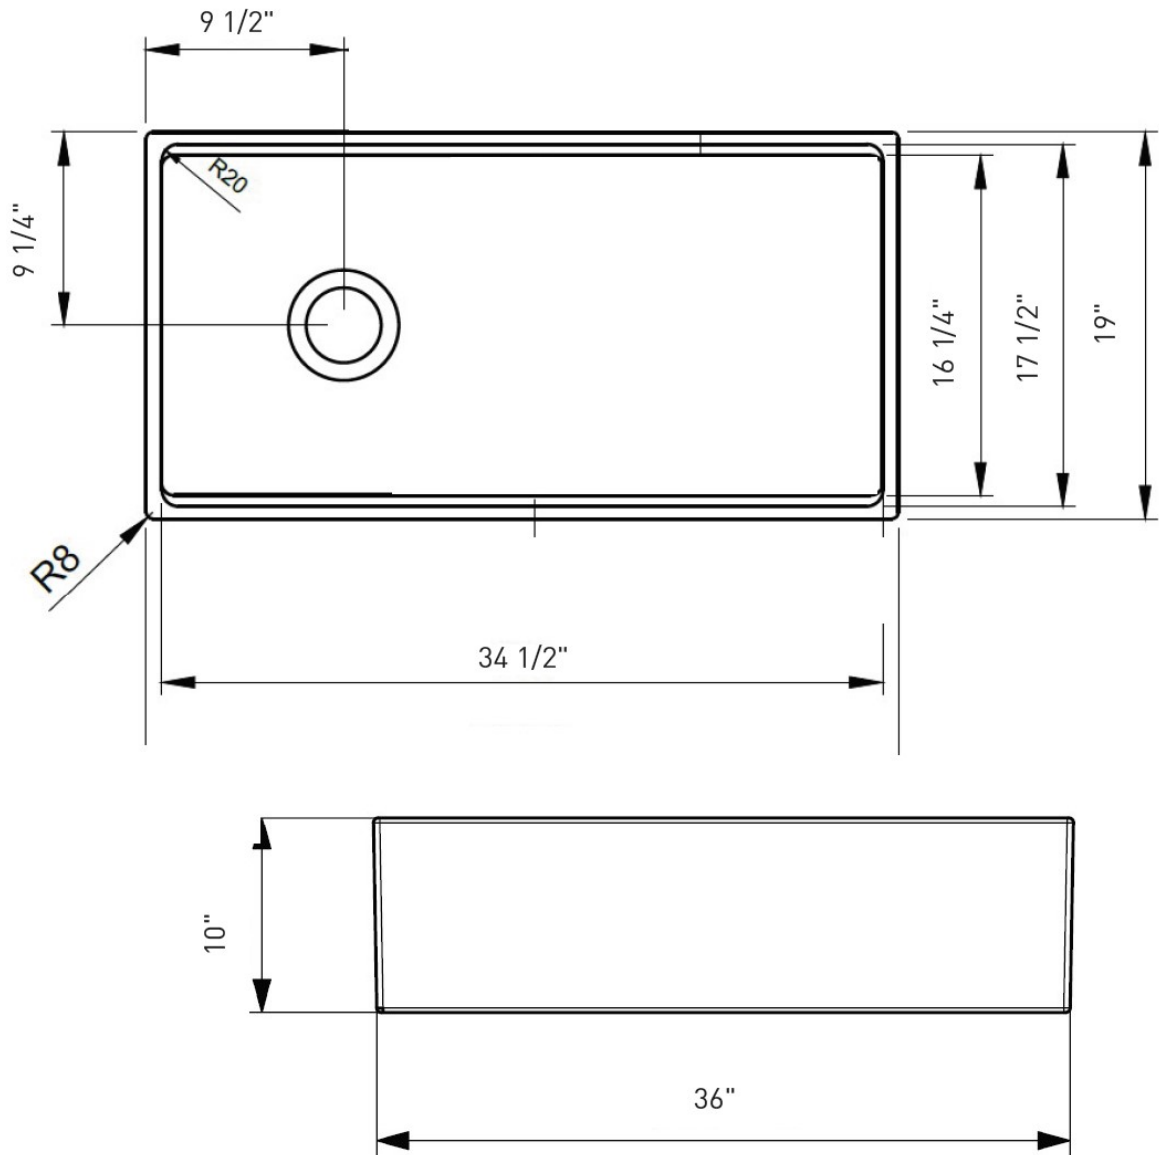

36"X19"X10"

BOWL INSIDE DIMENSIONS

34 1/2" wide

17 1/2" front to back

8 7/8" depth

COMPONENTS INCLUDED THE BOX

2300 0005 - 34 1/2"X17 1/2"

SS SINK RACK - CHROME (1pc)

2330 0001 - SINK STRAINER - CHROME (1pc)

2320 0001 - CUTTING BOARD

2310 0001 - LARGE COLANDER

COMPLIANCE CERTIFICATIONS

Meet or Exceeds ASME A112.19.2 / CSA B45.1

NOTES:

Refer to installation instructions supplied with kitchen sink for undermount, countertop or above counter custom installations.

Fittings not included with fixture and must be ordered separately.

IMPORTANT: Dimensions of fixtures are nominal and may vary within the range of tolerance established by ANSI standards. These measurements are subject to change or cancellation. No responsibility is assumed for use of superseded or voided pages.