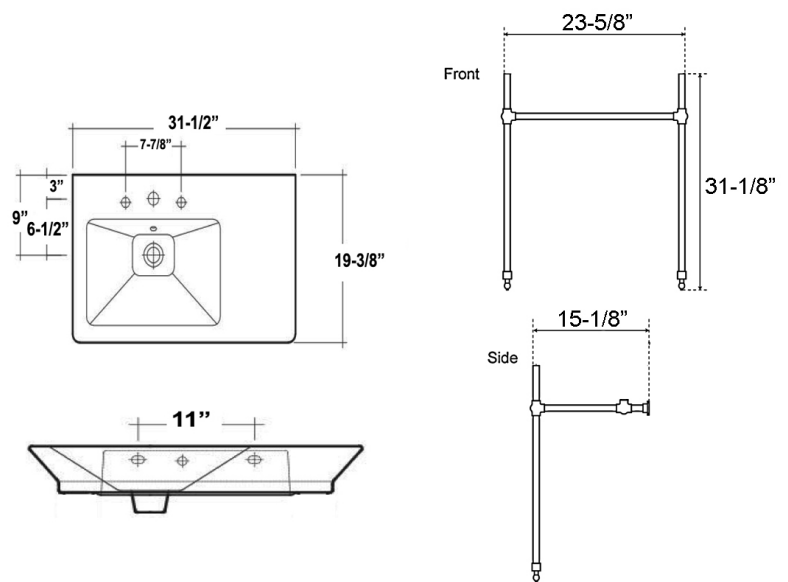

OPULENCE "His" SMALL CONSOLE

Cat. No
961/2WH-XX

Faucet not included

W: 31-1/2"
D: 19-3/8"
H: 35-5/8"

Interior Dimensions:

Basin Interior:	18-1/2" x 12"
Basin Depth:	4-1/2"
Water depth to overflow:	3-7/8"
Side Deck:	10-3/8"
Back of basin to center of faucet:	3"
Back of basin to center of drain:	9"
Mount holes cc:	11"
Mount bolt height:	33-3/8"
Faucet and spout holes:	1-1/4"

Features:

- ▶ Fine fire clay construction
- ▶ Brass stand
- ▶ Transitional style
- ▶ Rectangular basin
- ▶ Available pre-drilled for 1-hole faucet (**961WH-XX**) 4" centerset (**960WH-XX**) and 8" widespread (**962WH-XX**)
- ▶ Mounting Hardware included (**T801A**)
- ▶ Pre-drilled overflow hole
- ▶ Available in 5 finishes:

Dimensions of fixture are nominal and may vary within the range of tolerances established by ASME Standard A112.19.2.2018 Dimensions and specifications subject to change without notice.