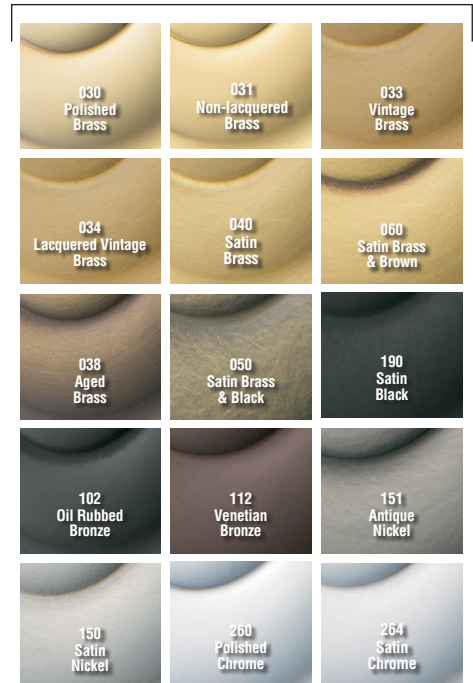

BALDWIN®

5058 / 5158 ESTATE ROSES

5158 is for privacy function

SPECIFICATIONS

> Material: Solid Forged Brass

TIER 1 FINISHES

TIER 2 FINISHES