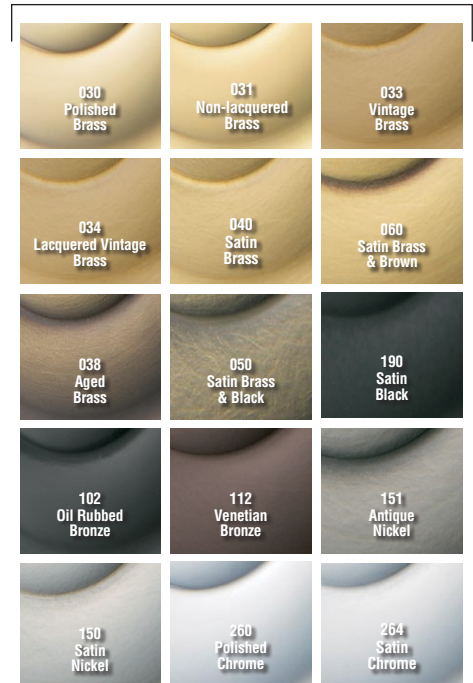

BALDWIN®

5004 / 5149 ESTATE ROSES

5149 is for privacy function

SPECIFICATIONS

> Material: Solid Forged Brass

TIER 1 FINISHES

TIER 2 FINISHES