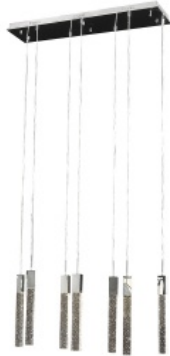

AVE

L I G H T I N G

Item#: HF1900-7-GL-CH

Our Original Glacier Collection features carefully crafted bubbled crystals suspended in a unique pattern, creating a captivating effect. Enhanced with stunning LED lighting, it adds glamour to any room. Embrace the allure and make it the centerpiece of your home.

Polished Chrome
Clear Crystal Prism With Bubbles
Canopy Dimensions- 11"W x 46.5"L
OAH- 130"
(7) GU-10 Base LED 6W 120V 3000k

COMPANY NAME:
DATE:
PROJECT NAME:
LOCATION:
APPROVED BY:
PRODUCT ITEM CODE: HF1900-7-GL-CH