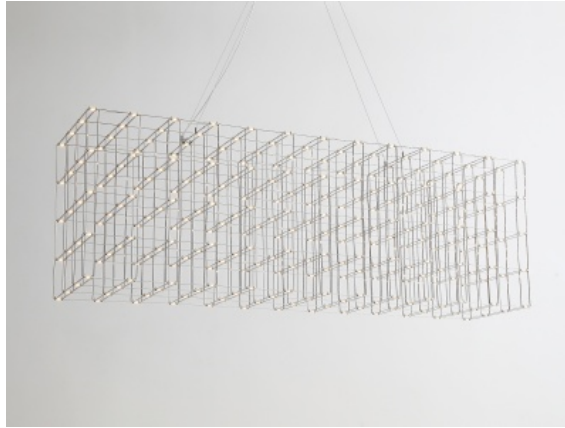

AVENUE LIGHTING

Item#: HF8170-CH

Chrome
18"W x 24"H x 72"L
124" OAH
(260) .6W LED 156W Total / 12V
3000K
19500 LUMENS

| |
|------------------------------|
| COMPANY NAME: |
| DATE: |
| PROJECT NAME: |
| LOCATION: |
| APPROVED BY: |
| PRODUCT ITEM CODE: HF8170-CH |