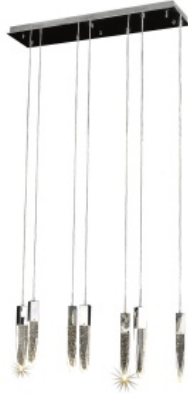

AVENUE LIGHTING

Item#: HF1900-7-AP-CH

Polished Chrome
11"W x 46.5"L
130"OAH
(7) GU-10 Base LED
42W Total / 120V
2800 Lumens
3000K

COMPANY NAME:
DATE:
PROJECT NAME:
LOCATION:
APPROVED BY:
PRODUCT ITEM CODE: HF1900-7-AP-CH