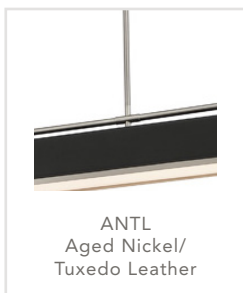

VALISE

PD307960ANTL

FIXTURE DIMENSIONS	60"L x 5"W x 7.1"H
HEIGHT FROM CENTER	-
WEIGHT	-
GLASS	-
MATERIAL	Steel & Vegan Leather
CANOPY SIZE	24.4"L x 5"W x 1"H
LAMPING	LED - details below
VOLTAGE	120V
WIRE / CORD LENGTH	144" 3 x 12" + 1 x 6"
CORD TYPE	-
MINIMUM HANG HEIGHT	17.6"
INSTALL OPTIONS	-
ADA COMPLIANT	-
CERTIFICATION	ETL
UPC	841387002443
PACKAGE SIZE	-
PACKAGE WEIGHT	-

[D - Diameter, L - Length, W - Width, H - Height, E - Extension]

AVAILABLE FINISHES:

LED INFO

WATTAGE	60W
LUMENS	2100lm
COLOR TEMPERATURE	2700K
CRI	>90
DIMMABLE	YES

*For complete warranty terms, please visit:
www.aloralighting.com/warranty