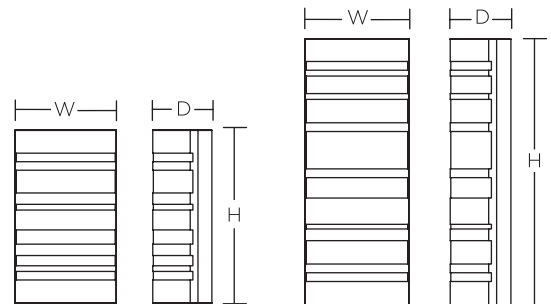

12"

18"

12"

18"

Ordering Information:

	LED	Source Lumens	CCT	H	W	D
Textured Grey						
STCW071228LAJD2TG	24W	2800	3000K/3500K/4000K	12"	7"	4"
STCW071833LAJD2TG	28W	3300	3000K/3500K/4000K	18"	7"	4"
Textured Bronze						
STCW071228LAJD2BZ	24W	2800	3000K/3500K/4000K	12"	7"	4"
STCW071833LAJD2BZ	28W	3300	3000K/3500K/4000K	18"	7"	4"