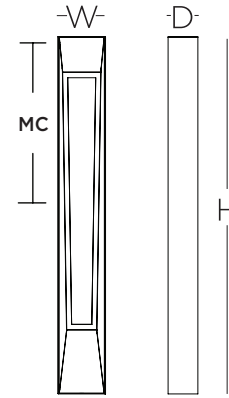

MC - Mounting Center