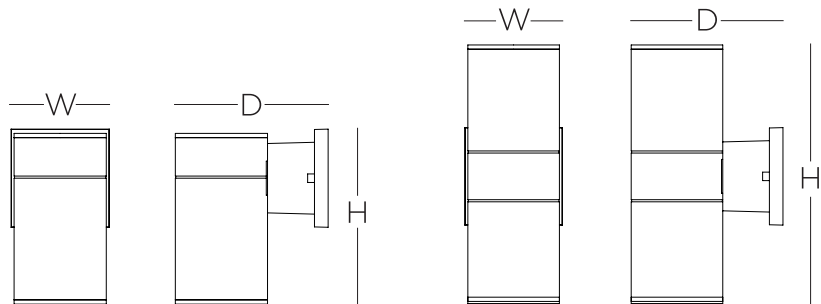

Ordering Information:

Black	LED	Source Lumens	CCT	H	W	D
EYVW070410L30MVBK (1-Light)	12W	1000	3000K	8"	4-1/4"	7"
EYVW070418L30MVBK (2-Light)	24W	1800	3000K	12"	4-1/4"	7"