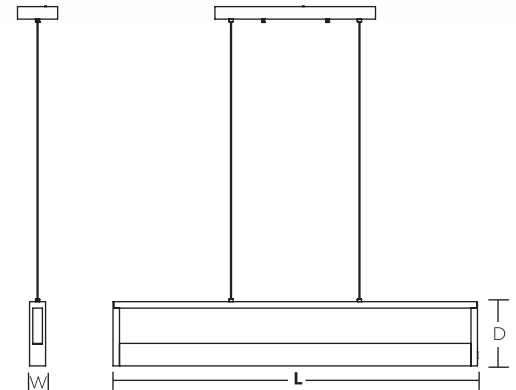

Touch Sensor Features:
• Hold for full range dimming
• One touch color temperature change