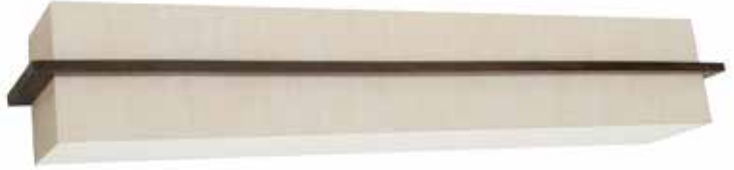

3in1 color temperature
3000K/3500K/4000K