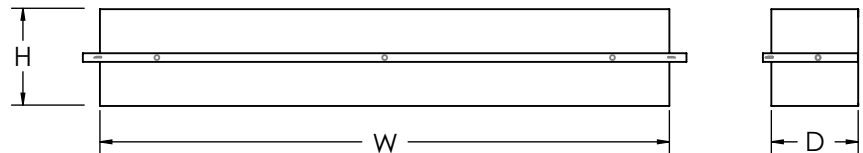

Construction

Double laminated fabric material with solid wood trim. Back pan is made from 22-gauge stamped steel and painted in lighting grade white. Power supply connections must be made inside a junction box (not included).

Finish

Solid wood accent available in espresso or weathered grey finish.

Diffuser

LumaFuse™ double laminated fabric/acrylic. 0.110" thick fabric is available in jute or linen white. Standard top and bottom diffuser.

Electrical

Input 120-277 VAC 60 Hz.
Compatible with 0-10V dimmers.

LED

Integrated LED modules capable of producing:
26-1/2" - 26W, 2000 source lumens
38-1/2" - 35W, 3000 source lumens
50-1/2" - 49W, 4000 source lumens
Adjustable Choice 3000K, 3500K, 4000K (CCT).
Rated for 50,000 hours, 90 CRI.

Certification

All fixtures are cETLus listed for indoor damp locations.
ADA

Warranty

Limited warranty: This fixture is free from defects in materials and workmanship for a period of 5 years from date-of-purchase.

Specifications and dimensions
subject to change without notice.

Ordering Information:

Espresso/Jute	Weathered Grey/Jute	LED	Source Lumens	Adjustable CCT	L	H	D
APV270520LAJD2ES-JT	APV270520LAJD2WG-JT	26W	2000	3000K/3500K/4000K	26-1/2"	4-1/4"	4"
APV390530LAJD2ES-JT	APV390530LAJD2WG-JT	35W	3000	3000K/3500K/4000K	38-1/2"	4-1/4"	4"
APV510540LAJD2ES-JT	APV510540LAJD2WG-JT	49W	4000	3000K/3500K/4000K	50-1/2"	4-1/4"	4"

Espresso/Linen White	Weathered Grey/Linen White	LED	Source Lumens	Adjustable CCT	L	H	D
APV270520LAJD2ES-LW	APV270520LAJD2WG-LW	26W	2000	3000K/3500K/4000K	26-1/2"	4-1/4"	4"
APV390530LAJD2ES-LW	APV390530LAJD2WG-LW	35W	3000	3000K/3500K/4000K	38-1/2"	4-1/4"	4"
APV510540LAJD2ES-LW	APV510540LAJD2WG-LW	49W	4000	3000K/3500K/4000K	50-1/2"	4-1/4"	4"