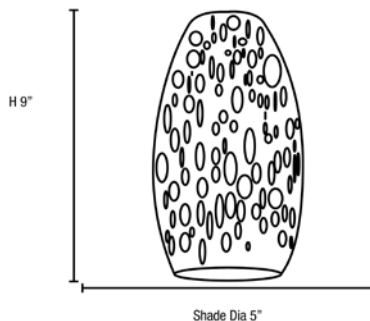

Line Drawing #1

Line Drawing #2

Image Not Available

IES File

Image Not Available

Toll Free 800-828-5483 • www.AccessLighting.com

14410 Myford Road, Irvine, CA 92606

The information provided is subject to change without notice. ©2020 Access Lighting Corporation. All Rights Reserved
Rev. 202004 Filename:: 28012-3C-ORB_OPL.pdf