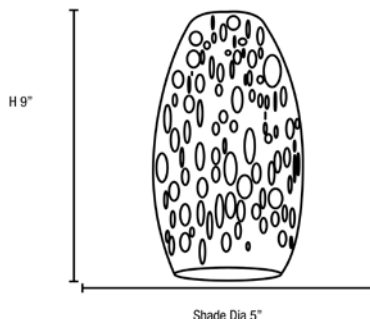

Line Drawing #1

Line Drawing #2

Image Not Available

IES File

Image Not Available

Toll Free 800-828-5483 • www.AccessLighting.com

14410 Myford Road, Irvine, CA 92606

The information provided is subject to change without notice. ©2020 Access Lighting Corporation. All Rights Reserved
Rev. 202004 Filename:: 28012-1C-ORB_RED.pdf