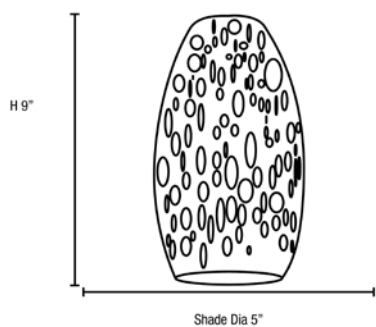

Line Drawing #1

Line Drawing #2

Image Not Available

IES File

Image Not Available

Toll Free 800-828-5483 • www.AccessLighting.com

14410 Myford Road, Irvine, CA 92606
The information provided is subject to change without notice. ©2020 Access Lighting Corporation. All Rights Reserved
Rev. 202004 Filename:: 28012-1C-BS_MYA.pdf